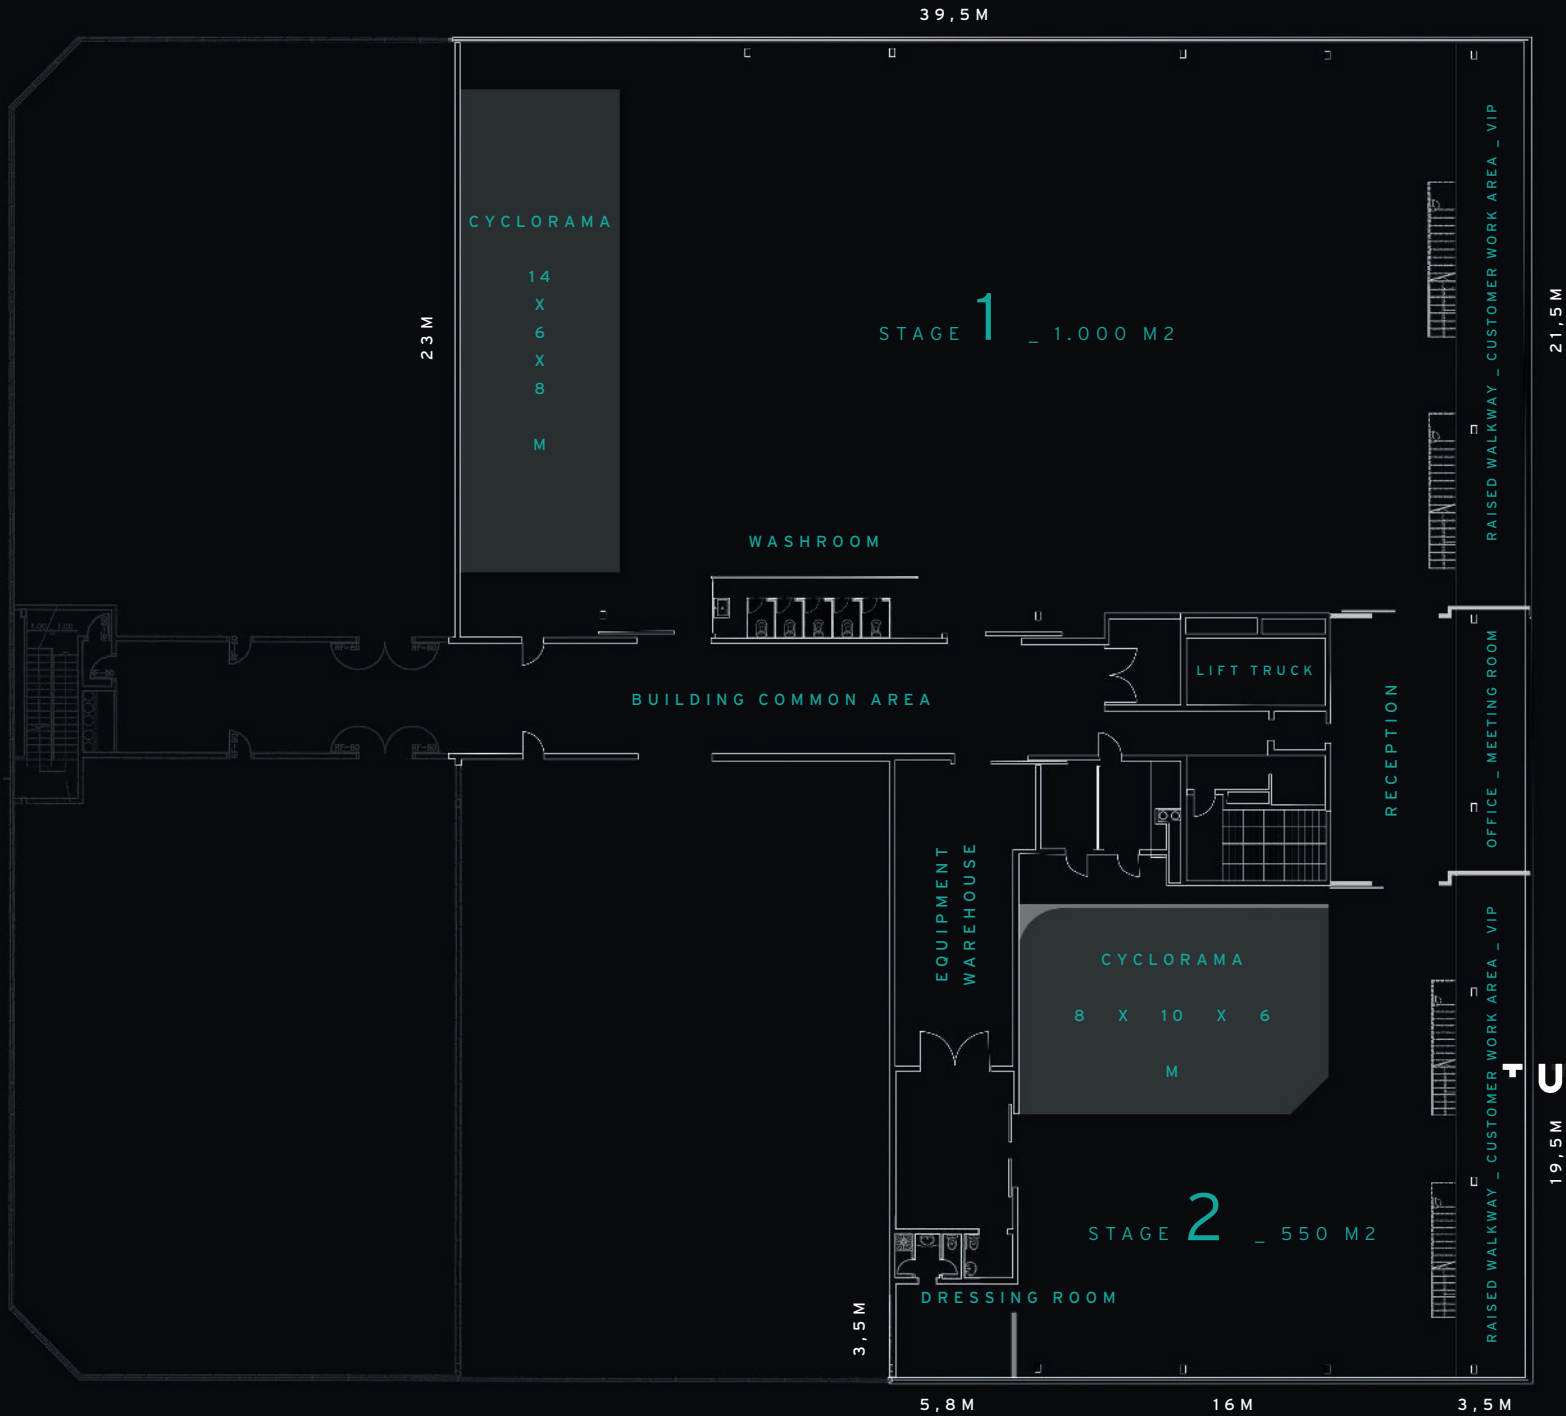

TUSET

CAMERAS
OBJECTIVES
FLASH EQUIPMENT
CONTINUOUS LIGHT
PRODUCTION MATERIAL...

ASK US FOR ALL THE TECHNOLOGY YOU NEED
FOR THIS TRIP

TUSET

39,5 M

23 M

CYCLORAMA

14
X
6
X
8
M

STAGE 1 _ 1.000 M2

WASHROOM

BUILDING COMMON AREA

LIFT TRUCK

RECEPTION

RAISED WALKWAY _ CUSTOMER WORK AREA _ VIP

OFFICE _ MEETING ROOM

RAISED WALKWAY _ CUSTOMER WORK AREA _ VIP