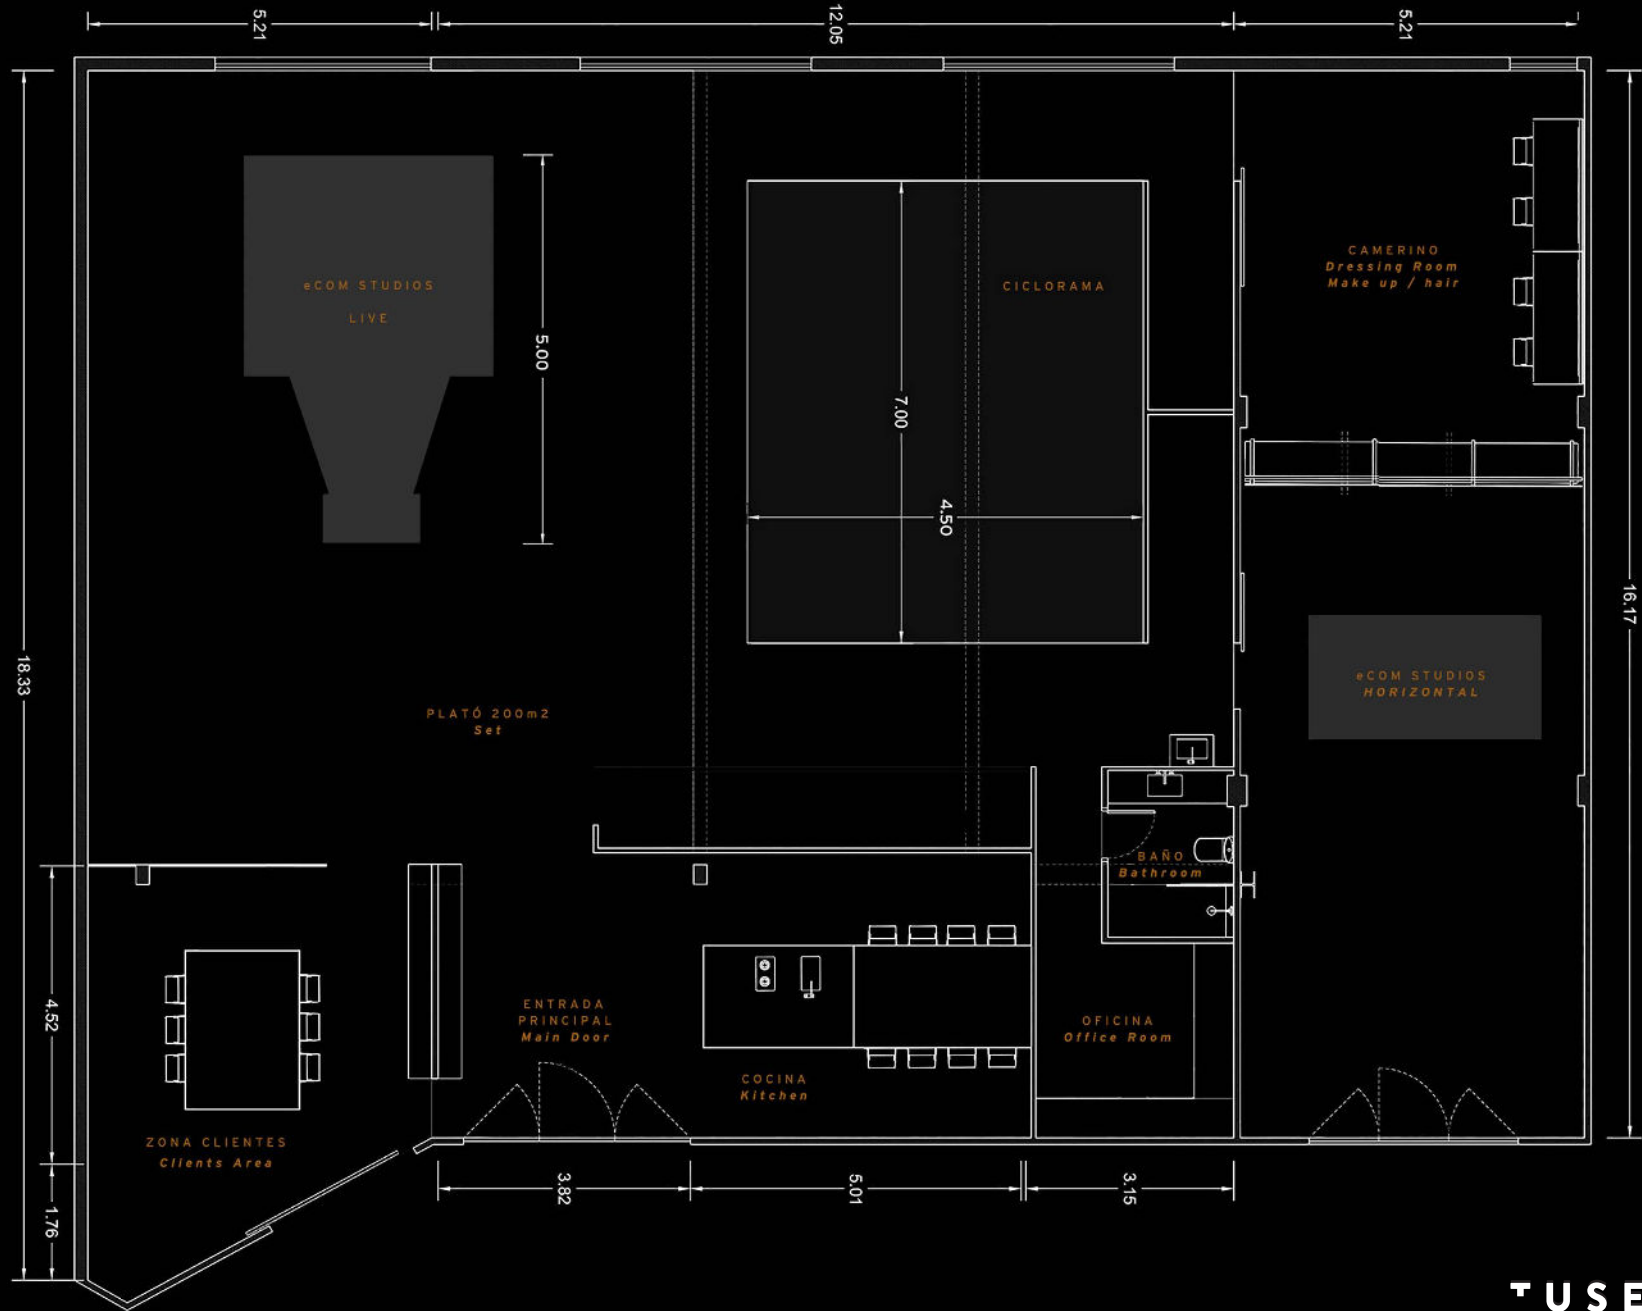

Calle Aribau / Aribau Street